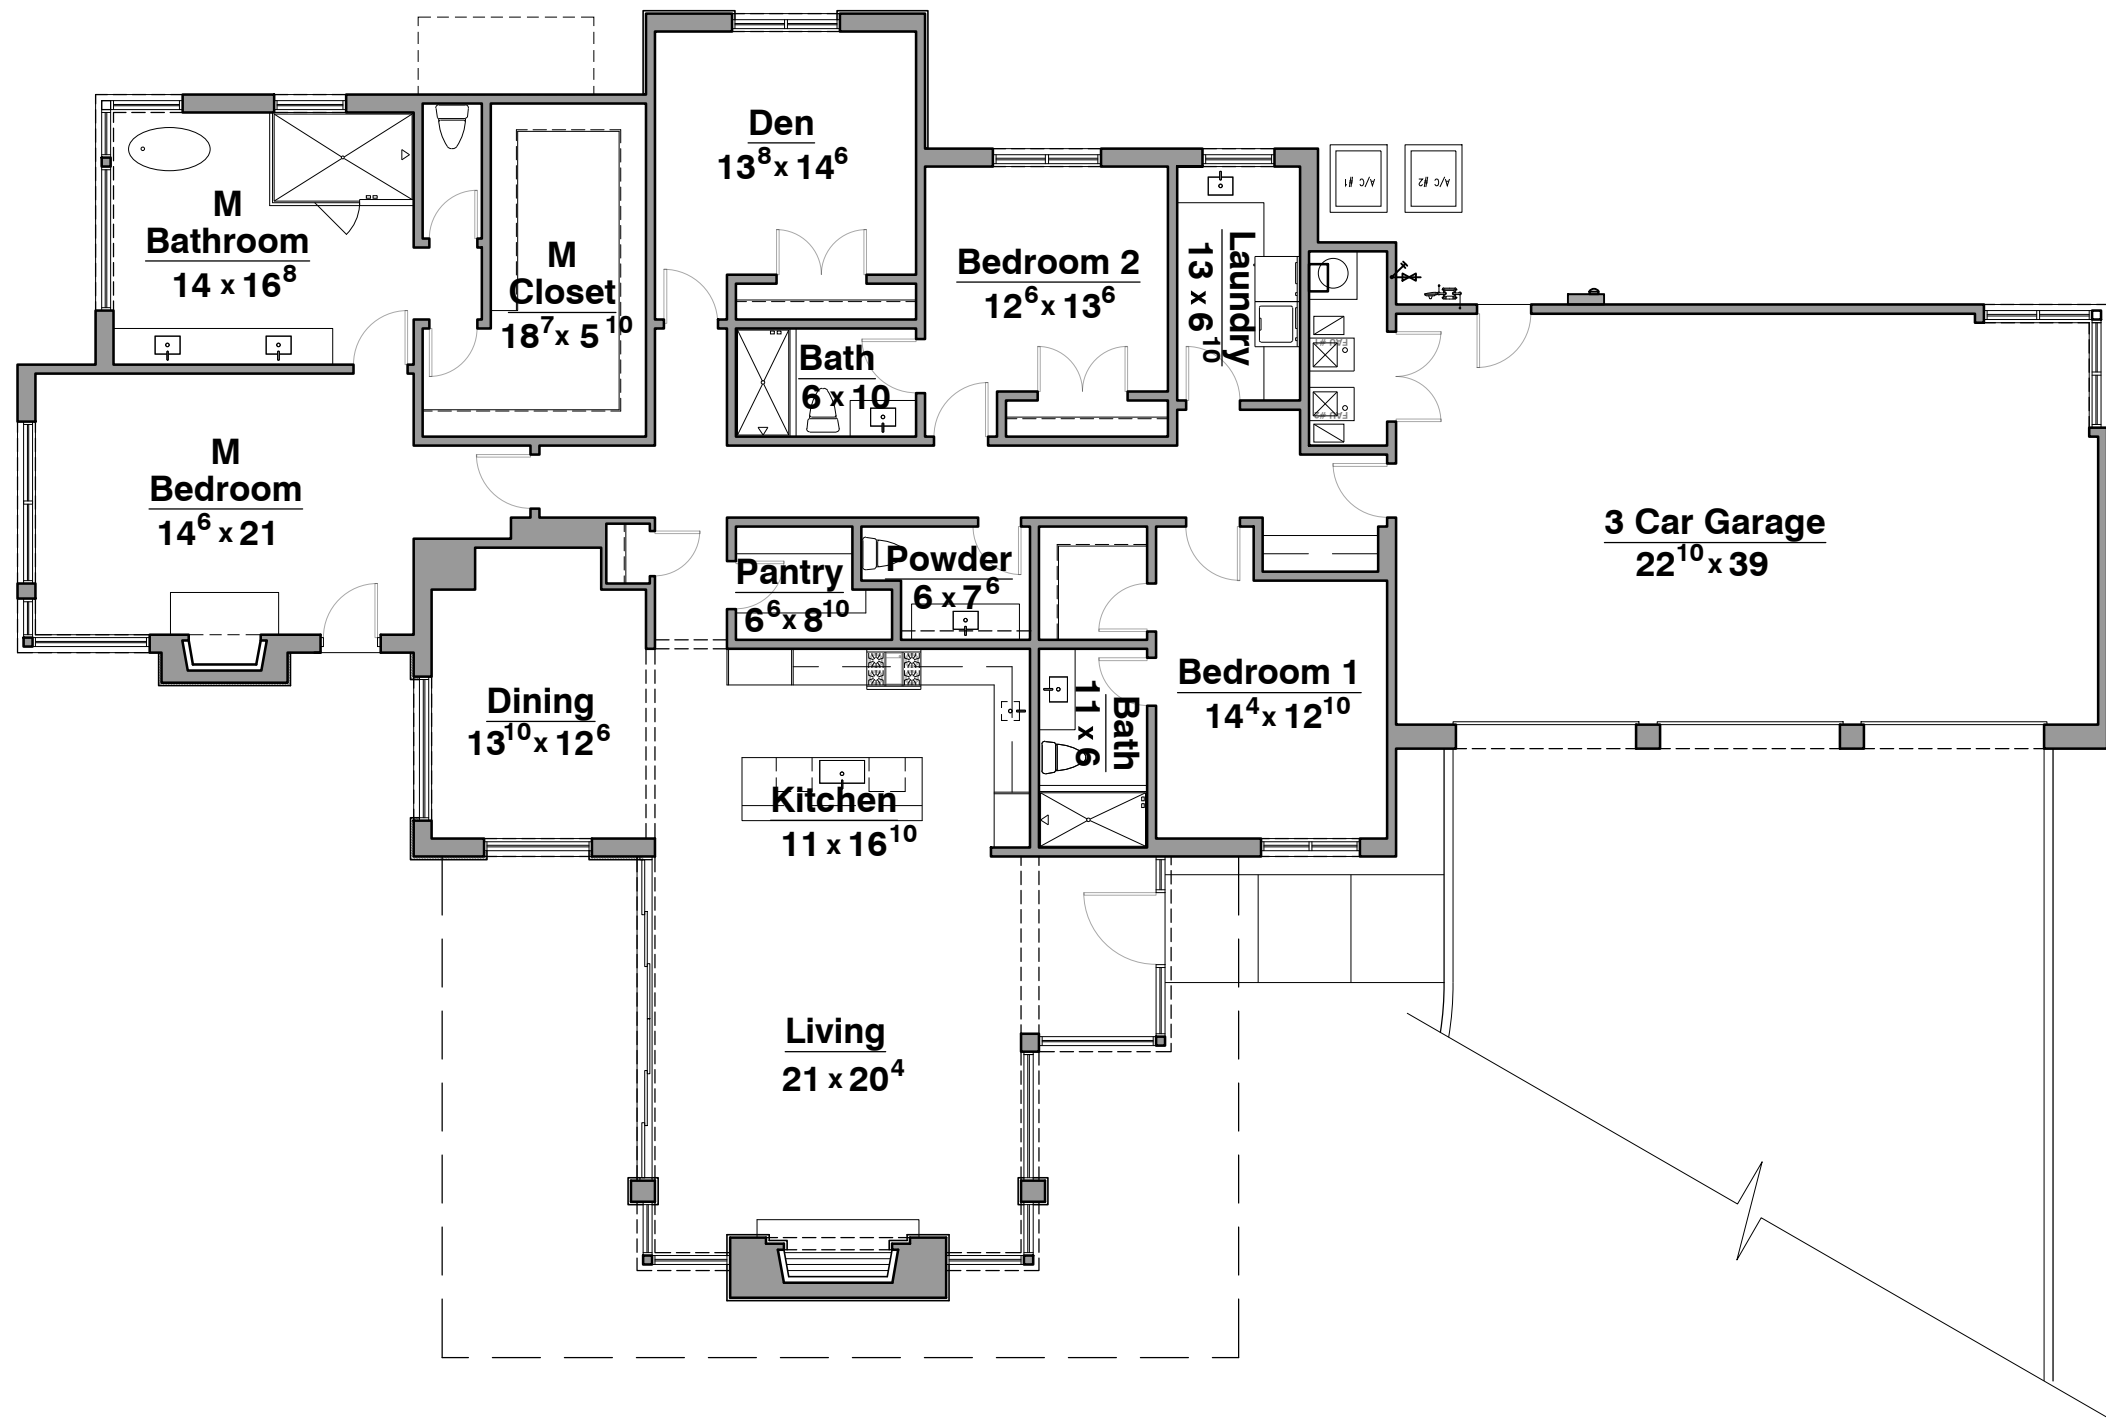

**MOONLIGHT CANYON
AT
SAGUARO RANCH
MODEL HOME 3522**

RAI:24-17

DATE: DECEMBER 12, 2024

DRAWING INDEX

FLOOR PLAN
FRONT RENDERING - CONTEMPORARY
FRONT RENDERING - RANCH
FRONT RENDERING - TERRITORIAL

MOONLIGHT CANYON
AT SAGUARO RANCH
MODEL HOME 3522

**MOONLIGHT CANYON
AT SAGUARO RANCH
MODEL HOME 3522
CONTEMPORARY**

**MOONLIGHT CANYON
AT SAGUARO RANCH
MODEL HOME 3522
RANCH**

**MOONLIGHT CANYON
AT SAGUARO RANCH
MODEL HOME 3522
TERRITORIAL**